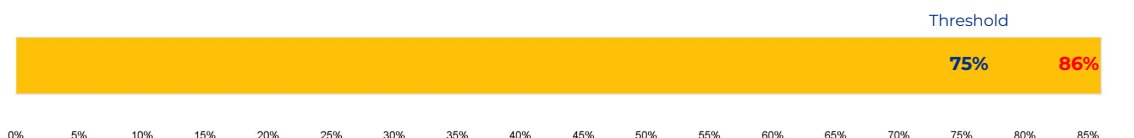

PRIMARY CRITERIA #1: 2022-23 ENROLLMENT

2023 Enrollment
527

Campus Type
ES

Enrollment Threshold
350

	2018	2019	2020	2021	2022	2023
Total Enrollment:	593	590	598	567	557	527

PRIMARY CRITERIA #2: FACILITY COST PER PUPIL

Cost Per Pupil
\$7,385

PRIMARY CRITERIA #3: 2022-23 FACILITY USE

Functional Capacity
610

Facility Usage
86%

Arnold Elementary School

DEMOGRAPHICS

2022 ACADEMIC PERFORMANCE

2022-23 CHOICE IN / CHOICE OUT