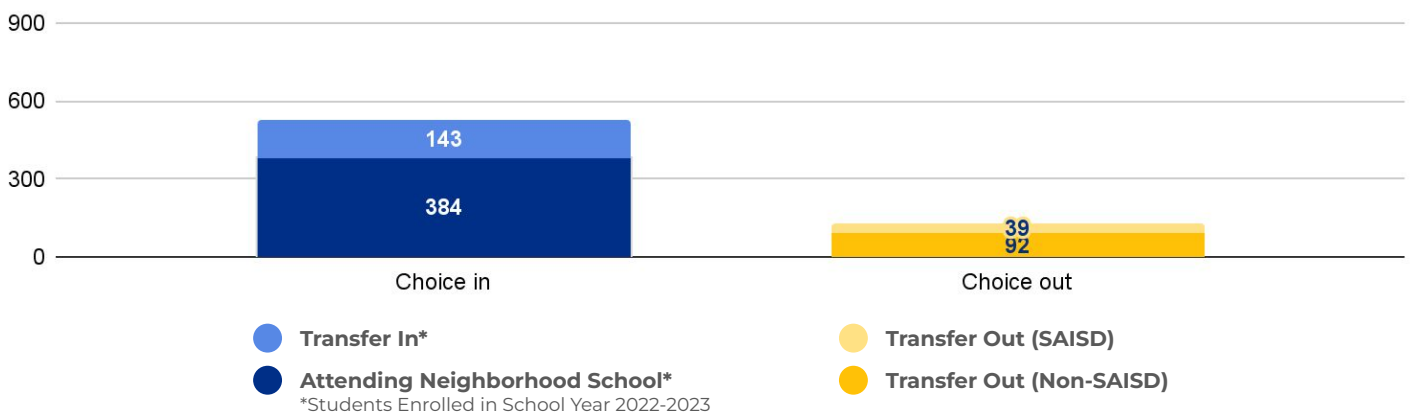

Cost Per Pupil
\$7,385

PRIMARY CRITERIA #3: 2022-23 FACILITY USE

Functional Capacity
610

Facility Usage
86%

Arnold Elementary School

DEMOGRAPHICS

2022 ACADEMIC PERFORMANCE

2022-23 CHOICE IN / CHOICE OUT

BRIEF CRITERIA ANALYSIS

Arnold Elementary is a consistently-enrolled school with a strong record of families "choicing in" to attend the school.