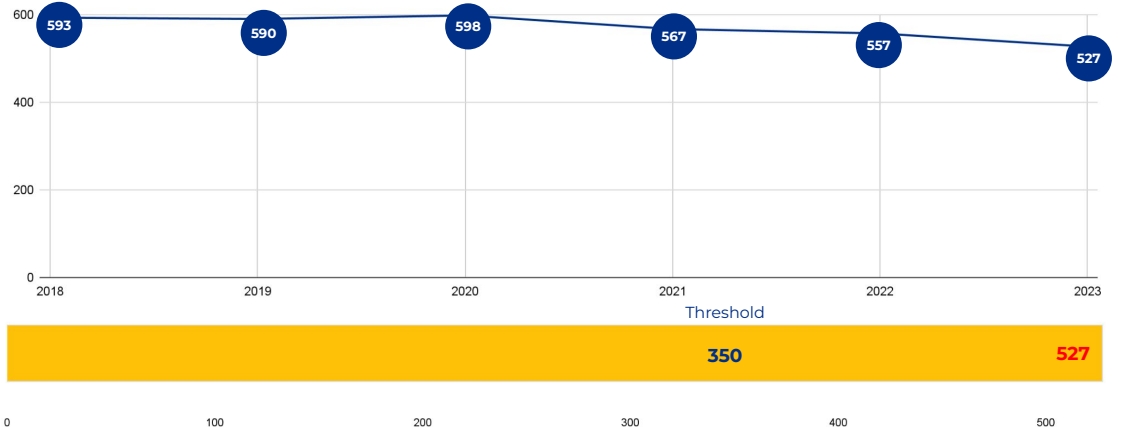

Arnold Elementary School

SCHOOL OVERVIEW

Location:	467 Freiling San Antonio, TX 78213
Grades:	Head Start, PK-5
Enrollment:	527
Poverty Index:	44%
Trustee/SMD:	Garza - District 7
HS Feeder Pattern:	Jefferson
Recommendation:	<ul style="list-style-type: none"> No rightsizing-related actions make a significant impact on this school.

PRIMARY CRITERIA #1: 2022-23 ENROLLMENT

2023 Enrollment
527

Campus Type
ES

Enrollment Threshold
350

	2018	2019	2020	2021	2022	2023
Total Enrollment:	593	590	598	567	557	527

PRIMARY CRITERIA #2: FACILITY COST PER PUPIL

Cost Per Pupil
\$7,385

PRIMARY CRITERIA #3: 2022-23 FACILITY USE

Functional Capacity
610

Facility Usage
86%

Arnold Elementary School

DEMOGRAPHICS

2022 ACADEMIC PERFORMANCE

2022-23 CHOICE IN / CHOICE OUT