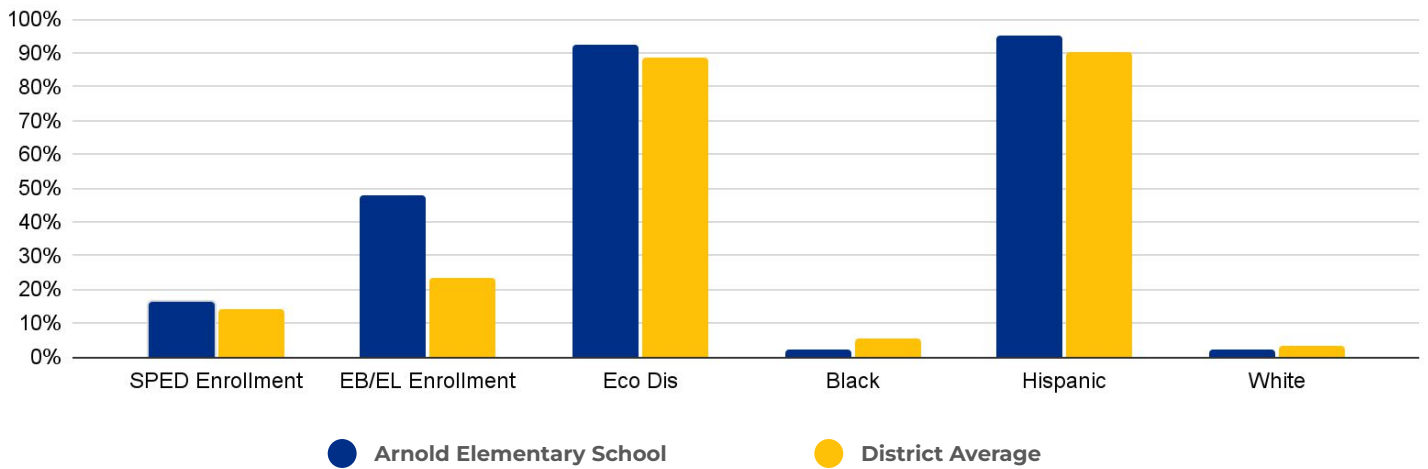

Cost Per Pupil
\$7,385

PRIMARY CRITERIA #3: 2022-23 FACILITY USE

Functional Capacity
610

Facility Usage
86%

Arnold Elementary School

DEMOGRAPHICS

2022 ACADEMIC PERFORMANCE

2022-23 CHOICE IN / CHOICE OUT

BRIEF CRITERIA ANALYSIS

Arnold Elementary is a consistently-enrolled school with a strong record of families "choicing in" to attend the school.