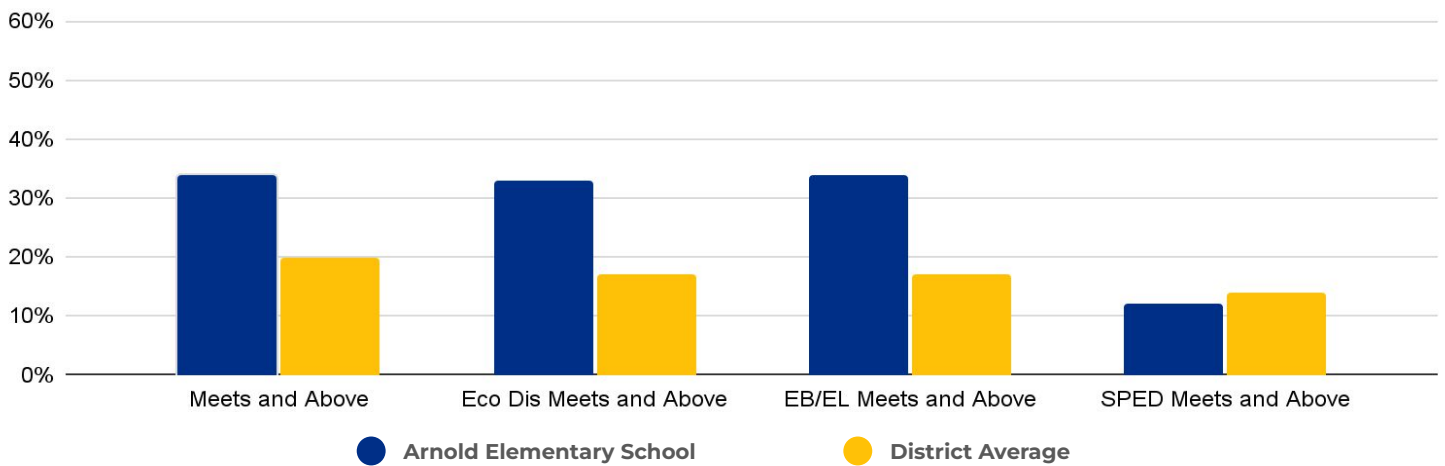

Cost Per Pupil
\$7,385

PRIMARY CRITERIA #3: 2022-23 FACILITY USE

Functional Capacity
610

Facility Usage
86%

Arnold Elementary School

DEMOGRAPHICS

2022 ACADEMIC PERFORMANCE

2022-23 CHOICE IN / CHOICE OUT

BRIEF CRITERIA ANALYSIS

Arnold Elementary is a consistently-enrolled school with a strong record of families "choicing in" to attend the school.