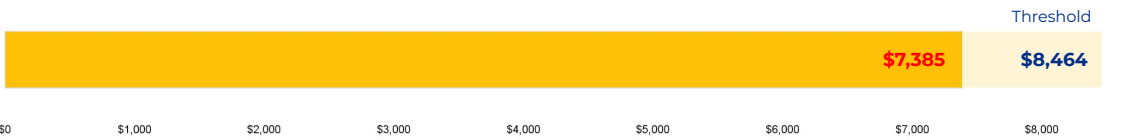

PRIMARY CRITERIA #1: 2022-23 ENROLLMENT

2023 Enrollment
527

Campus Type
ES

Enrollment Threshold
350

	2018	2019	2020	2021	2022	2023
Total Enrollment:	593	590	598	567	557	527

PRIMARY CRITERIA #2: FACILITY COST PER PUPIL

Cost Per Pupil
\$7,385

PRIMARY CRITERIA #3: 2022-23 FACILITY USE

Functional Capacity
610

Facility Usage
86%

Arnold Elementary School

DEMOGRAPHICS

2022 ACADEMIC PERFORMANCE

2022-23 CHOICE IN / CHOICE OUT